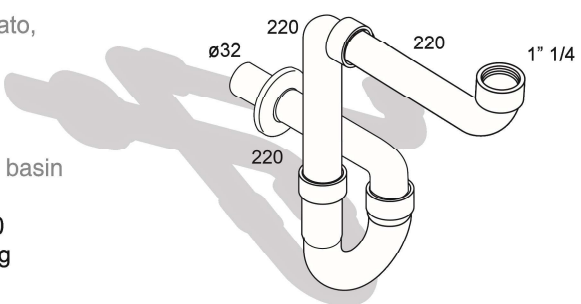

013  
5.H

**126.013.5.H**  
Sifone salvaspazio in ABS cromato,  
ideale per mobili bagno

c.p. ABS spacesaver trap  
ideal for furniture integrated with basin

- misura size: 1" 1/4 -  $\varnothing$ 40
- conf. package: 15 - B - 7 kg

50 mm

50 l/m

934  
5.H

**710.934.5.H**  
Sifone Toti ABS cromato  
tubo entrata 165mm, tubo uscita 300mm

c.p. ABS Toti trap  
inlet 165mm, outlet 300mm

- misura size: 1" 1/4 -  $\varnothing$ 32
- conf. package: 10 - O - 5 kg

50 mm

53 l/m

124  
5.H

**19.124.5.H**  
Sifone Bottiglia ABS cromato  
tubo entrata 165mm, tubo uscita 250mm

c.p. ABS "B" bottle trap  
inlet 165mm, outlet 250mm

- misura size: 1" 1/4 -  $\varnothing$ 32
- conf. package: 30 - C - 10 kg

50 mm

57 l/m

ABS  
chrome

126+710+19