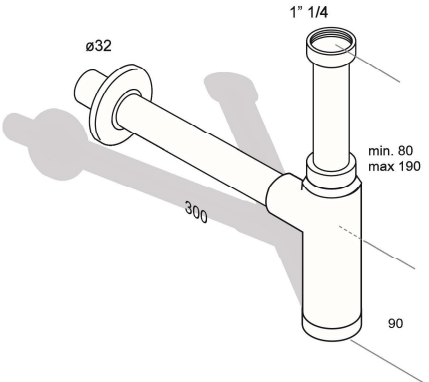

013  
5.H

**126.013.5.H**  
Sifone salvaspazio in ABS cromato,  
ideale per mobili bagno

c.p. ABS spacesaver trap  
ideal for furniture integrated with basin

- misura size: 1" 1/4 -  $\varnothing$ 40
- conf. package: 15 - B - 7 kg

50 mm

50 l/m

934  
5.H

**710.934.5.H**  
Sifone Toti ABS cromato  
tubo entrata 165mm, tubo uscita 300mm

c.p. ABS Toti trap  
inlet 165mm, outlet 300mm

- misura size: 1" 1/4 -  $\varnothing$ 32
- conf. package: 10 - O - 5 kg

50 mm

53 l/m

124  
5.H

**19.124.5.H**  
Sifone Bottiglia ABS cromato  
tubo entrata 165mm, tubo uscita 250mm

c.p. ABS "B" bottle trap  
inlet 165mm, outlet 250mm

- misura size: 1" 1/4 -  $\varnothing$ 32
- conf. package: 30 - C - 10 kg

50 mm

57 l/m

ABS  
chrome

126+710+19