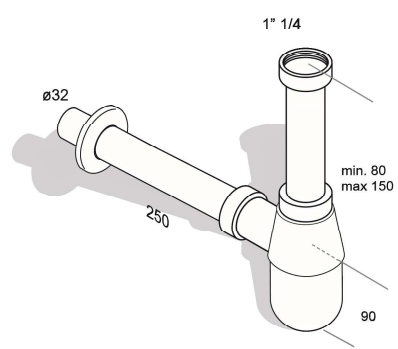

50 mm

50 l/m

934  
5.H

**710.934.5.H**  
Sifone Toti ABS cromato  
tubo entrata 165mm, tubo uscita 300mm

c.p. ABS Toti trap  
inlet 165mm, outlet 300mm

- misura size: 1" 1/4 -  $\varnothing$ 32
- conf. package: 10 - O - 5 kg

50 mm

53 l/m

124  
5.H

**19.124.5.H**  
Sifone Bottiglia ABS cromato  
tubo entrata 165mm, tubo uscita 250mm

c.p. ABS "B" bottle trap  
inlet 165mm, outlet 250mm

- misura size: 1" 1/4 -  $\varnothing$ 32
- conf. package: 30 - C - 10 kg

50 mm

57 l/m

ABS  
chrome

126+710+19

#### Chrome plated ABS

c.p. ABS traps for sight wash-basin careful finishings (same as brass ones):

- careful polishing and chrome plating;
- adjustable inlet pipe 165mm (for art.710 and art. 19);
- big water volume
- clean eye (for art.710 and art. 19);
- water seal 50 mm.